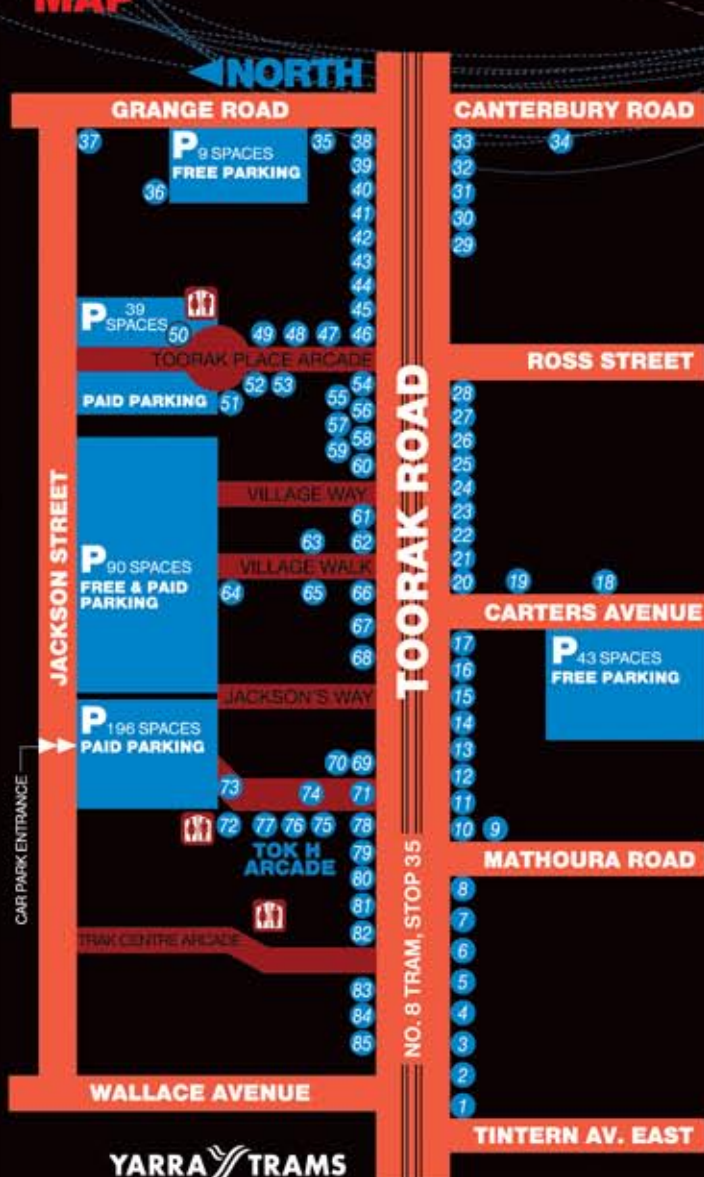

60 ADRIAN L. PAGE - 3 SMALL DOMES

- | | | | | | |
|---|---|--|--|---|---|
| 01 TOORAK RD - LIZ DAVENPORT
4/412 TOORAK RD
JIM HOWSON
OPPOSITES ATTRACT
\$6,500 | 12 LINKS OF TOORAK
428B TOORAK RD
ALEX LYNE
SERIOUSLY, GO FLY A KITE
\$2,700 | 24 MAX MARA
1/454 TOORAK RD
CHRIS FLENLEY
TORMENT
\$3,000 | 35 GRANGE RD - WIESELMANN
1 GRANGE RD
SEAN BASSETT
3 RINGS
\$12,500 | 46 DEVA
521 TOORAK RD
MEGAN CAMPBELL
CELL GRAZING
\$750 | 57 SAPPHIRE
515 TOORAK RD
AYAKO SAITO
遊樂の塔 (PLAY TOWER)
\$2,700 (ED 1/4) |
| 02 DOMINEX
3/412 TOORAK RD
JULIA DUNN
ABANDONED
\$500 | 13 FELLS BOUTIQUE
456 TOORAK RD
HEATHER KING
CHAIRWAY TO HEAVEN
\$450 | 25 IRRESISTIBLE BOUTIQUE
456 TOORAK RD
GAEL O'LEARY
GALE FORCE II
\$3,300 | 36 COOKES FOOD
12/1 GRANGE RD
DON BARRETT
TSUNAMI
\$3,500 | 47 A & G OPTIQUE
SH 9 TOORAK PLACE
JOHN BARTER
CUBA CARS
\$300 EACH, \$450 TRUCK | 58 SA DOT NA
513 TOORAK RD
ROBBIE ROWLANDS
FALL TO LAND
\$3,800 |
| 03 TREMAYNE SALON
1/412 TOORAK RD
NICOLE ALLEN
PETITE + DOMINANCE
\$2,900 EACH | 14 DELLA SPIGA BOUTIQUE
430 TOORAK RD
NOEL MUSCAT
LE BAS DE CHARLOTTE
\$3,300 | 26 MAXWELL MOUSE TOORAK
460 TOORAK RD
CHRIS INGHAM
METAL LEGO
\$2,000 | 37 HAIR AT NO 5
5 GRANGE RD
CLAUDINE TOP
WHERE TO
\$780 | 48 MAL BRADLEY HAIR
SH 8 TOORAK PLACE
RICK CLISE
CONSTRUCTION 4
\$1,800 | 59 MARINO & SCOTT
505 TOORAK RD
ANDREW POPPLETON
GEOFF
\$3,300 |
| 04 LAVISH
2/414 TOORAK RD
MATT CALVERT
ROSIE WITH A BOW
\$5,500 | 15 JO MALONE
434A TOORAK RD
PHILIP COOPER
HOMO COELESTUS NOVUS
(HEAVENLY NEW MAN)
\$3,000 | 27 GREYTHORN GALLERIES
462 TOORAK RD
ROMAN LIEBACH
UNPROTECTED SPECIES
\$3,750 | 38 CRUISEABOUT
539 TOORAK RD
ANTON HASELL
DARWIN'S PARROT
\$3,000 | 49 BOOK STREET
SH 7 TOORAK PLACE
JILL ANDERSON
MAN & WOMAN CHAIRS
\$1,400 EACH | 60 VIZ BOUTIQUE
SH 7 TOORAK PLACE
ADRIAN L. PAGE
3 SMALL DOMES
\$1,500 |
| 05 KONDO TRICOT
3/414 TOORAK RD
J. DARREN GILBERT
NEST BOWLS
\$1,850 | 16 NINA LEON'S SHOE BOUTIQUE
434B TOORAK RD
RI VAN VEEN
WEB OF LIFE
\$2,500 | 28 PAUL & JOE
2/462 TOORAK RD
JENNYFER STRATMAN
INTERNAL REFLECTION
\$14,800 | 39 ESPRIT DE FAMILLE
SH 6 TOORAK PLACE
RODNEY BROAD
FORGOTTEN FRUIT
\$7,500 | 50 ZANUBA
SH 6 TOORAK PLACE
IAN LYELL
LINEAR CORPO
\$59,500 | 61 HAIGH'S CHOCOLATES
499 TOORAK RD
GILLIAN GOVAN
BRACING THE ELEMENTS
\$12,600 (ED 1/6) |
| 06 BASLER
416 TOORAK RD
FAY D. GERBER
MERCEDES
\$4,000 | 17 ANZ BANK
440 TOORAK RD
CHEN
RISING SUN
\$44,000 | 29 VILLA SPECIALTY KNITS
468 TOORAK RD
JUDITH BEN-MEIR
BRIDGET
\$1,500 | 40 MOSS RIVER
535 TOORAK RD
ROBERT LEE
WRITCHAWATCHERWRATTACHER
\$800 | 51 THE HOUSE OF LIFE
SH 4 TOORAK PLACE
PAM WRAGG
TRANSFORMATION
\$7,500 | 62 MOODS
495 TOORAK RD
JOHN BISHOP
SIREN
\$800 |
| 07 C. WALLIS & SON CHEMIST
426 TOORAK RD
DOUGLAS HADAWAY
PURPLE MOON
\$2,750 | 18 WORRELLS
11 CARTERS AVE
MARTIN KEOGH
CUEBALLISM
\$5,200 | 30 ROBBIE BARKER HAIR
474 TOORAK RD
ROBERT HAGUE
DISCUSS
\$10,000 | 41 TOORAK RD - MOSS RIVER
535 TOORAK RD
TIRIKI ONUS & MARTIN BUDEN
NYMI GIRI BARGI?
\$8,500 | 52 TOORAK VILLAGE EYE CARE
SH 2 TOORAK PLACE
ROBERT WAGHORN
SOUND BARRIER
\$2,000 | 63 TRAK SPEX
SH 6 VILLAGE WALK
KATRINA CARTER
SCRAP BOOK, VOL 1 & VOL 20
\$825 |
| 08 TOORAK RD - C. WALLIS & SON CHEMIST
426 TOORAK RD
CHRIS VASSALLO
REFORM 1,
\$5,500 | 19 OM MELBOURNE
1 CARTERS AVE
MARYNES AVILA
EMBLEM
\$1,500 EACH | 31 HENRY BUCK'S MENSWEAR
476 TOORAK RD
ILSE VAN GARDEREN
THE SINGING
\$4,800 | 42 TOORAK TRAVEL
533A TOORAK RD
JAMES CATTRELL
THE FINAL MOVE
\$9,700 | 53 HOT PINKYS
SH 3 TOORAK PLACE
TATIANA GVOZDETSKAYA
MUL TIPOLAR
\$1,800 | 64 THE LUDO TRADING CO
SH 13 VILLAGE WALK
BRONWYN CULSHAW
SHOE PARADE
\$550 (\$180 EACH) |
| 09 MATHOURA RD - SEZANA'S & JULIAN RONCHI GARDEN DESIGN
100 MATHOURA RD
M. FATIH SEMIZ
CRUX AUSTRALIS
\$11,000 | 20 COMMONWEALTH BANK
442 TOORAK RD
NICOLE BYRNE
MOMENTUM
\$8,000 | 32 CLASSIC BEAUTY SALON
482 TOORAK RD
VAN KOMIS
TORSO
\$1,600 | 43 SALON S & M
533 TOORAK RD
SALLY MILLER
BIRD WOMAN
\$4,000 | 54 TOORAK PLACE ARCADE
SH 5 VILLAGE WALK
DAVID WATERS
MILIEU
\$30,000 | 65 TOORAK BARBER
SH 5 VILLAGE WALK
DAVID MARSHALL
EMISSION IMPOSSIBLE
\$4,200 |
| 10 SEZANA'S ON TOORAK
428 TOORAK RD
LARISSA MACFARLANE
TRAVELLING WITH MY CITY
\$2,500 | 21 TOORAK RD - INFLIGHT TRAVEL
444 TOORAK RD
MARK DORAN
UNKNOWN
\$30,000 | 33 TOORAK RD - CLASSIC BEAUTY
482 TOORAK RD
JULIA M. ANDERSON
STAKING THE FUTURE:
FERTILITY TOTEM
\$18,000 | 44 BOGNER BOUTIQUE
531 TOORAK RD
BRETT DITCHFIELD
KIMOWO
\$2,400 | 55 MOUNTFORDS SHOES
519 TOORAK RD
ZIGGY PAWLJKOWSKI
TWISTED
\$1,265 | 66 TOORAK VILLAGE NEWSAGENCY
487 TOORAK RD
MELISSA CUSSELL
QUICKSILVER
\$8,500 |
| 11 MANON BOUTIQUE
428A TOORAK RD
LIZ WALKER
LET'S DO LUNCH, ADA
\$900 | 22 ROKK EBONY
446 TOORAK RD
CHARLES AQUILINA
STEPPING OUT
\$4,300 | 34 TOORAK VILLAGE DENTAL
137 CANTERBURY RD
FLEUR MCARTHUR
BUTTERFLY COMPOSITION IN BLUE
\$1,000 | 45 JETSET TOORAK
529 TOORAK RD
PATRICK DELBOSC
OX YEAR
\$4,000 | 56 ALEXANDERS TOBACCO
517 TOORAK RD
BRIAN SANSTROM
WOMAN REBORN
\$1,800 | 67 VINTAGE CELLARS
481 TOORAK RD
VERONICA PETELIN
ROBERT BIGFOOT
\$1,750 |
| | 23 MARINA RINALDI
2/454 TOORAK RD
ANNIE LEE
CAN'T WAIT TO GET OUT!
\$1,800 | | | | |